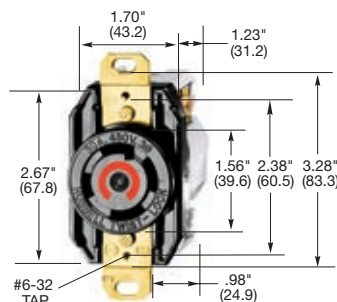

30A 3Ø 480V AC
 NEMA L16-30R
 UL/CSA
 10 HP

30A 3Ø 600V AC
 NEMA L17-30R
 UL/CSA

Connector Bodies

Watertight Safety-Shroud®		IP66 SUITABILITY	UL Type 4x, 12
Description	Cord Dia.	Catalog Number	
Black Valox® housing, white Valox® clamps.	.350"-1.150" (9-29)	HBL2733SW	HBL2743SW

HBL2733SW

HBL2733

Receptacles

Watertight Safety-Shroud®		IP66 SUITABILITY	UL Type 4x, 12
Description	Catalog Number		
Gray Valox® housing and flange, back wired.	HBL2730SW HBL2740SW		

Safety-Shroud® Twist-Lock®		IP20 SUITABILITY	
Description	Catalog Number		
Gray Valox® angle housing, one gang, back wired.	HBL2730AR HBL2740AR		
Gray Valox® surface mounting, one gang, back wired.	HBL2730SR HBL2740SR		
Gray Valox® semi-flush, two gang, back wired.	HBL2730SR2 HBL2740SR2		

Note: See page B-54 for accessories.

HBL2730SW

Single Flush Receptacles		IP20 SUITABILITY	
Description	Catalog Number		
Black nylon face, back and side wired.	HBL2730 HBL2740		

Note: See page B-52 for accessories.

HBL2730AR

Insulgrip® Flanged Receptacles		IP20 SUITABILITY	
Description	Catalog Number		
Nylon casing, back wired.	HBL2736 HBL2746		

Note: See page B-52 for accessories.

HBL2736

HBL2730

HBL2730SR2

HBL2730SR