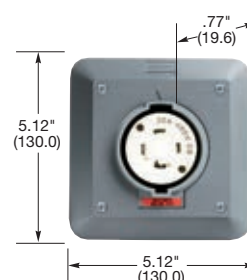

Note: See page B-54 for accessories.

HBL2730SW

Single Flush Receptacles		IP20 SUITABILITY	
Description	Catalog Number		
Black nylon face, back and side wired.	HBL2730 HBL2740		

Note: See page B-52 for accessories.

HBL2730AR

Insulgrip® Flanged Receptacles		IP20 SUITABILITY	
Description	Catalog Number		
Nylon casing, back wired.	HBL2736 HBL2746		

Note: See page B-52 for accessories.

HBL2736

HBL2730

HBL2730SR2

HBL2730SR