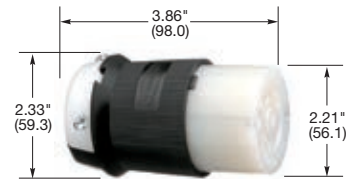

30A 3Ø 480V AC
 NEMA L16-30R
 UL/CSA
 10 HP

30A 3Ø 600V AC
 NEMA L17-30R
 UL/CSA

Connector Bodies

Watertight Safety-Shroud®		IP66 SUITABILITY	UL Type 4x, 12
Description	Cord Dia.	Catalog Number	
Black Valox® housing, white Valox® clamps.	.350"-1.150" (9-29)	HBL2733SW	HBL2743SW

Insulgrip®		IP20 SUITABILITY
Description	Cord Dia.	Catalog Number
Black and white nylon.	.350"-1.150" (9-29)	HBL2733 HBL2743
Corrosion resistant, yellow nylon.	.350"-1.150" (9-29)	HBL27CM33 HBL27CM43

Note: See page B-53 for accessories.

HBL2733SW

HBL2733

Receptacles

Watertight Safety-Shroud®		IP66 SUITABILITY	UL Type 4x, 12
Description	Catalog Number		
Gray Valox® housing and flange, back wired.	HBL2730SW HBL2740SW		

Safety-Shroud® Twist-Lock®		IP20 SUITABILITY	
Description	Catalog Number		
Gray Valox® angle housing, one gang, back wired.	HBL2730AR HBL2740AR		
Gray Valox® surface mounting, one gang, back wired.	HBL2730SR HBL2740SR		
Gray Valox® semi-flush, two gang, back wired.	HBL2730SR2 HBL2740SR2		

Note: See page B-54 for accessories.

HBL2730SW

Single Flush Receptacles		IP20 SUITABILITY	
Description	Catalog Number		
Black nylon face, back and side wired.	HBL2730 HBL2740		

Note: See page B-52 for accessories.