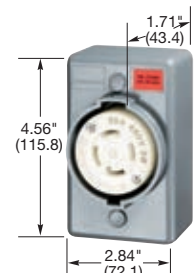

Note: See page B-54 for accessories.

HBL2730SW

Single Flush Receptacles		IP20 SUITABILITY	
Description	Catalog Number		
Black nylon face, back and side wired.	HBL2730 HBL2740		

Note: See page B-52 for accessories.

HBL2730AR

Insulgrip® Flanged Receptacles		IP20 SUITABILITY	
Description	Catalog Number		
Nylon casing, back wired.	HBL2736 HBL2746		

Note: See page B-52 for accessories.

HBL2736

HBL2730

HBL2730SR2

HBL2730SR