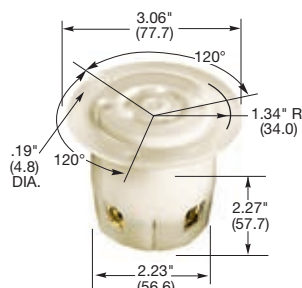

HBL2733SW

HBL2733

Receptacles

Watertight Safety-Shroud®		IP66 SUITABILITY	UL Type 4x, 12
Description	Catalog Number		
Gray Valox® housing and flange, back wired.	HBL2730SW HBL2740SW		

Safety-Shroud® Twist-Lock®		IP20 SUITABILITY	
Description	Catalog Number		
Gray Valox® angle housing, one gang, back wired.	HBL2730AR HBL2740AR		
Gray Valox® surface mounting, one gang, back wired.	HBL2730SR HBL2740SR		
Gray Valox® semi-flush, two gang, back wired.	HBL2730SR2 HBL2740SR2		

Note: See page B-54 for accessories.

HBL2730SW

Single Flush Receptacles		IP20 SUITABILITY	
Description	Catalog Number		
Black nylon face, back and side wired.	HBL2730 HBL2740		

Note: See page B-52 for accessories.

HBL2730AR

Insulgrip® Flanged Receptacles		IP20 SUITABILITY	
Description	Catalog Number		
Nylon casing, back wired.	HBL2736 HBL2746		

Note: See page B-52 for accessories.

HBL2736

HBL2730

HBL2730SR2

HBL2730SR