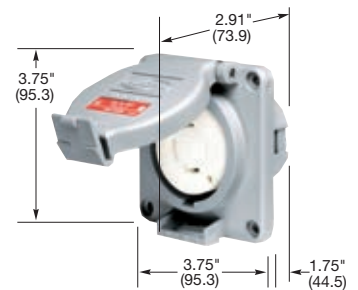

30A 3Ø 480V AC
 NEMA L16-30R
 UL/CSA
 10 HP

30A 3Ø 600V AC
 NEMA L17-30R
 UL/CSA

Connector Bodies

Watertight Safety-Shroud®		IP66 SUITABILITY	UL Type 4x, 12
Description	Cord Dia.	Catalog Number	
Black Valox® housing, white Valox® clamps.	.350"-1.150" (9-29)	HBL2733SW	HBL2743SW

Insulgrip®		IP20 SUITABILITY
Description	Cord Dia.	Catalog Number
Black and white nylon.	.350"-1.150" (9-29)	HBL2733 HBL2743
Corrosion resistant, yellow nylon.	.350"-1.150" (9-29)	HBL27CM33 HBL27CM43

Note: See page B-53 for accessories.

HBL2733SW

HBL2733

Receptacles

Watertight Safety-Shroud®		IP66 SUITABILITY	UL Type 4x, 12
Description	Catalog Number		
Gray Valox® housing and flange, back wired.	HBL2730SW HBL2740SW		

Safety-Shroud® Twist-Lock®		IP20 SUITABILITY	
Description	Catalog Number		
Gray Valox® angle housing, one gang, back wired.	HBL2730AR HBL2740AR		
Gray Valox® surface mounting, one gang, back wired.	HBL2730SR HBL2740SR		
Gray Valox® semi-flush, two gang, back wired.	HBL2730SR2 HBL2740SR2		

Note: See page B-54 for accessories.

HBL2730SW

Single Flush Receptacles		IP20 SUITABILITY	
Description	Catalog Number		
Black nylon face, back and side wired.	HBL2730 HBL2740		

Note: See page B-52 for accessories.