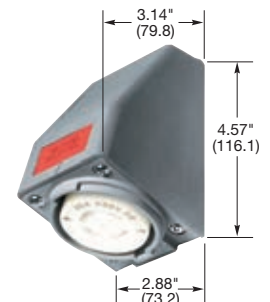

30A 3Ø 480V AC
 NEMA L16-30R
 UL/CSA
 10 HP

30A 3Ø 600V AC
 NEMA L17-30R
 UL/CSA

Connector Bodies

Watertight Safety-Shroud®		IP66 SUITABILITY	UL Type 4x, 12
Description	Cord Dia.	Catalog Number	
Black Valox® housing, white Valox® clamps.	.350"-1.150" (9-29)	HBL2733SW	HBL2743SW

Insulgrip®		IP20 SUITABILITY
Description	Cord Dia.	Catalog Number
Black and white nylon.	.350"-1.150" (9-29)	HBL2733 HBL2743
Corrosion resistant, yellow nylon.	.350"-1.150" (9-29)	HBL27CM33 HBL27CM43

Note: See page B-53 for accessories.

HBL2733SW

HBL2733

Receptacles

Watertight Safety-Shroud®		IP66 SUITABILITY	UL Type 4x, 12
Description	Catalog Number		
Gray Valox® housing and flange, back wired.	HBL2730SW HBL2740SW		

Safety-Shroud® Twist-Lock®		IP20 SUITABILITY	
Description	Catalog Number		
Gray Valox® angle housing, one gang, back wired.	HBL2730AR HBL2740AR		
Gray Valox® surface mounting, one gang, back wired.	HBL2730SR HBL2740SR		
Gray Valox® semi-flush, two gang, back wired.	HBL2730SR2 HBL2740SR2		

Note: See page B-54 for accessories.

HBL2730SW

Single Flush Receptacles		IP20 SUITABILITY	
Description	Catalog Number		
Black nylon face, back and side wired.	HBL2730 HBL2740		

Note: See page B-52 for accessories.