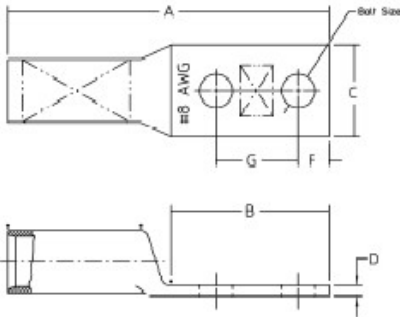

Description:

Copper Two-Hole Lug, Long Barrel, Blind End, Max 35kV, Wire Size 250 kcmil, 1/2 Inch Bolt Size, 1-3/4 Inch Hole Spacing, Tin Plated, Die Code 62, Die Color Code Yellow

General

Material	Copper
Finish	Tin Plated
Wire Size	250 kcmil
Number of Studs	2
Stud Size	1/2
Bolt Hole Spacing	1 3/4
Tongue Angle	Straight
Barrel Length	Long
Barrel Shape	Standard
Tongue Width	Standard
Peep Hole	N
Marking	Standard
Hole Shape	Round
Die Color	Yellow
Die Code	62

Dimension Information

A (inches)	4.922
B (inches)	2.984
C (inches)	1.094
D (inches)	.141
E (inches)	.766
F (inches)	.625
G (inches)	1.75

Tooling

Connector & Tooling Chart	Available on Website
---------------------------	----------------------