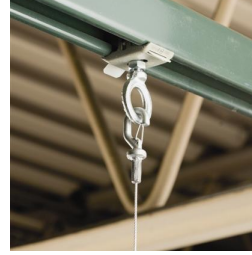

# CADDY® SPEED LINK LD with Hook – SLD15L2S

- Complete system includes wire, locking device and pre-assembled hook end fitting
- Hooks to a wide range of CADDY® fasteners
- Fastens to the building structure or hanging services by looping around and hooking to wire rope
- Easy to remove for applications requiring maintenance
- Spring latch helps provide secure connection
- Insert cable through hole and use bottom side of hook as an end stop

Part Number	SLD15L2S
Material	Stainless Steel 304 (EN 1.4301)
Static Load Safety Factor	5:1
Wire Rope Diameter	1.5 mm
Wire Rope Length	6.6'
A	2.3"
B	0.9"
C	1/4"
Static Load (F)	44 lb
Height (H)	3/4"
Width (W)	1/2"
Certifications	cULus
Standard Packaging Quantity	10 x 2 pc
UPC	78285657521
EAN-13	8711893038927