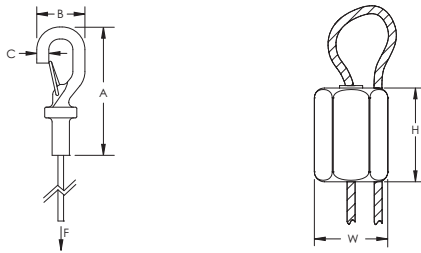

# CADDY® SPEED LINK LD with Hook – SLD15L2S

- Complete system includes wire, locking device and pre-assembled hook end fitting
- Hooks to a wide range of CADDY® fasteners
- Fastens to the building structure or hanging services by looping around and hooking to wire rope
- Easy to remove for applications requiring maintenance
- Spring latch helps provide secure connection
- Insert cable through hole and use bottom side of hook as an end stop

Part Number	SLD15L2S
Material	Stainless Steel 304 (EN 1.4301)
Static Load Safety Factor	5:1
Wire Rope Diameter	1.5 mm
Wire Rope Length	6.6'
A	2.3"
B	0.9"
C	1/4"
Static Load (F)	44 lb
Height (H)	3/4"
Width (W)	1/2"
Certifications	cULus
Standard Packaging Quantity	10 x 2 pc
UPC	78285657521
EAN-13	8711893038927