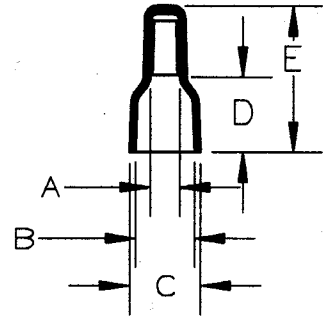

WIRE TERMINATION

WWW.IDEALIND.COM • 1-800-435-0705 CUSTOMER ASSISTANCE

Pre-Insulated Crimp Connector Dimensions (inches)

Model	A	B	C	D	E
48	.15	.30	.36	.39	.75
49/49HT	.21	.40	.47	.45	.82
NC-8	.21	.48	.57	.65	1.11