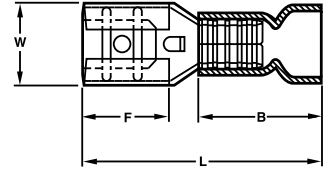

Non-Insulated Female Disconnect Dimensions

Wire Range (AWG)	Wire Range (mm ²)	Tab Size (in.)	Tab Size (mm)	Dimensions (in.)				Dimensions (mm)				Cat. No
				L	B	W	F	L	B	W	L	
22-18	0.5 - 1.0	.110 x .020	2.8 x 0.5	.630	.189	.126	.256	16.0	4.8	3.2	6.5	83-9411
16-14	1.5 - 2.5	.110 x .020	2.8 x 0.5	.630	.189	.126	.256	16.0	4.8	3.2	6.5	83-9421
22-18	0.5 - 1.25	.187 x .020	4.75 x 0.5	.630	.189	.197	.252	16.0	4.8	5.0	6.4	83-9441
16-14	1.5 - 2.5	.187 x .020	4.75 x 0.5	.630	.189	.197	.252	16.0	4.8	5.0	6.4	82-9451
22-18	0.5 - 1.25	.250 x .032	6.35 x 0.8	.630	.189	.260	.287	16.0	4.8	6.6	7.3	83-9471
16-14	1.5 - 2.5	.250 x .032	6.35 x 0.8	.630	.189	.260	.287	16.0	4.8	6.6	7.3	83-9481
12-10	4.0 - 6.0	.250 x .032	6.35 x 0.8	.728	.236	.260	.287	18.5	6.0	6.6	7.3	83-9501

105°C/300 Volts max.