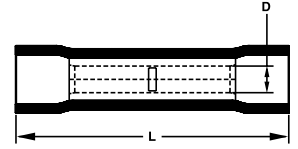

WIRE TERMINATION

WWW.IDEALIND.COM • 1-800-435-0705 CUSTOMER ASSISTANCE

Vinyl Insulated Butt Splice Dimensions

Wire Range (AWG)	Wire Range (mm ²)	Max. Wire Ins. Dia. (in.)	Max. Wire Ins. Dia. (mm)	Dimensions (in.)		Dimensions (mm)		Cat. No
				L	D	L	D	
22-18	0.5-1.0	.157	4.0	.986	.067	24.6	1.7	83-9281 84-9281
16-14	1.5-2.5	.177	4.5	.986	.091	24.6	2.3	83-9291 84-9291
12-10	4.0-6.0	.248	6.3	1.043	1.34	26.5	3.4	83-9301 84-9301