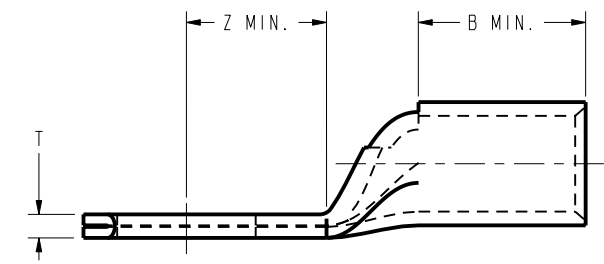

REV	DATE	DESCRIPTION	ECO	BY	CHK.
J	03/11/2015 00:00:00 AM	UPDATED C & T DIMENSIONS FOR CAT. YAVICL3	39458	BSB	RG

NOTES:

- 1 DUE TO METHODS OF MANUFACTURING, SERRATIONS APPEAR ON TONGUE.
2. MATERIAL: COPPER TUBING
3. FINISH: TIN PLATED
4. ALL ITEMS ARE LISTED BY UNDERWRITERS LABS PER CONTROL NUMBER 670-B, FILE NUMBER E9498, WHITE CARD. (DOES NOT APPLY TO YAV--L-G).
- 5 ADD SUFFIX "-NK" FOR NICKEL PLATING.
- 6 ADD SUFFIX "B" FOR BELLED BARREL. BELLED VERSIONS OF THESE HYLUGS™ DON'T CONFORM TO THE MS20659 DASH NO.

TO ORDER BURNDY® PRODUCTS CALL
UNITED STATES
1-800-346-4175 (LONDONDERRY, NH)
CANADA:
1-800-361-6975 (QUEBEC)
1-800-387-6487 (ALL OTHER PROVINCES)
FOR PRODUCT INFO: <http://www.burndy.com>

HYLUG™	
ITEM NO:	N/A
CAT. NO:	YAVL (SEE TABLE)
DRAWN BY:	ESK 02-02-73
CHECKER:	TB 06-01-77
DSN APPVL:	TB 06-01-77
MFG APPVL:	--
QA APPVL:	--
MKT APPVL:	--
PROD FAM:	PROD./SMALL COMPRE.
PROJECT #:	SIZE
DOCUMENT TYPE:	Sales
REL LEVEL:	Released
DRAWING NO	SD034764
REV	J
SCALE:	3:1
SHEET 2 OF 3	

REV: PE0200