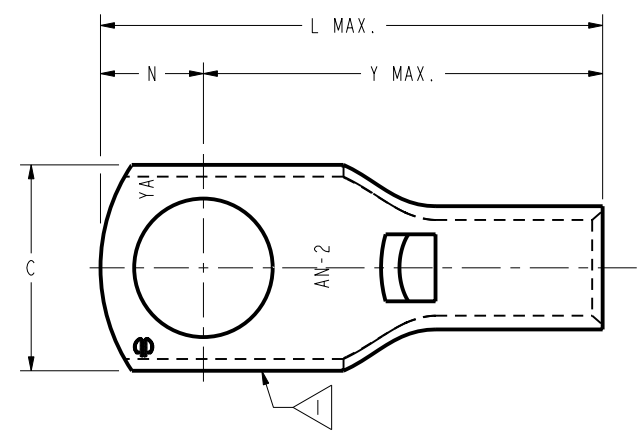

REV	DATE	DESCRIPTION	ECO	BY	CHK.
J	03/11/2015 00:00:00 AM	UPDATED C & T DIMENSIONS FOR CAT. YAVICL3	39458	BSB	RG

NOTES:

- 1 DUE TO METHODS OF MANUFACTURING, SERRATIONS APPEAR ON TONGUE.
2. MATERIAL: COPPER TUBING
3. FINISH: TIN PLATED
4. ALL ITEMS ARE LISTED BY UNDERWRITERS LABS PER CONTROL NUMBER 670-B, FILE NUMBER E9498, WHITE CARD. (DOES NOT APPLY TO YAV--L-G).
- 5 ADD SUFFIX "-NK" FOR NICKEL PLATING.
- 6 ADD SUFFIX "B" FOR BELLED BARREL. BELLED VERSIONS OF THESE HYLUGS™ DON'T CONFORM TO THE MS20659 DASH NO.

TO ORDER BURNDY® PRODUCTS CALL
UNITED STATES
1-800-346-4175 (LONDONDERRY, NH)
CANADA:
1-800-361-6975 (QUEBEC)
1-800-387-6487 (ALL OTHER PROVINCES)
FOR PRODUCT INFO: <http://www.burndy.com>

HYLUG™	
ITEM NO:	N/A
CAT. NO:	YAVL (SEE TABLE)
DRAWN BY:	ESK 02-02-73
CHECKER:	TB 06-01-77
DSN APPVL:	TB 06-01-77
MFG APPVL:	--
QA APPVL:	--
MKT APPVL:	--
PROD FAM:	PROD./SMALL COMPRE.
PROJECT #:	SIZE
DOCUMENT TYPE:	Sales
REL LEVEL:	Released
DRAWING NO	SD034764
REV	J
SCALE:	3:1
SHEET 2 OF 3	

REV: PE0200