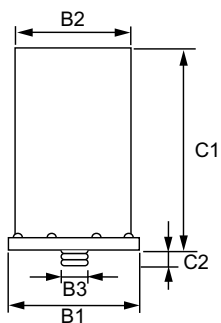

Outdoor Weatherproof (79W)

Approval and Application

Open Circuit Voltage Test (Volts)	395-485 V
Approval Marks	UL certificate RoHS Compliant
Temperature Marking	Max. case temperature 90°C
UL Recognized	No
Hipot Test (1 Minute)	2000 V
Hipot Test (2 Seconds)	2500 V
UL Insulation Class	H(180°C)
UL Temperature Code	NA

Product Data

Order product name	OUTDOOR WEATHERPROOF HID HPS BAL 1000W S52 480V WP

EAN/UPC - Product	781087987438
Order code	913700550009
Numerator - Quantity Per Pack	1
Numerator - Packs per outer box	1
Material Nr. (12NC)	913700550009
Net Weight (Piece)	20.054 kg

Dimensional drawing

HPS BAL 1000W S52 480V WP

Product	B1	B2	B3	C1	C2
OUTDOOR WEATHERPROOF HID 79W8743001	7.3 in	6.4 in	1 in	13.8 in	1.9 in