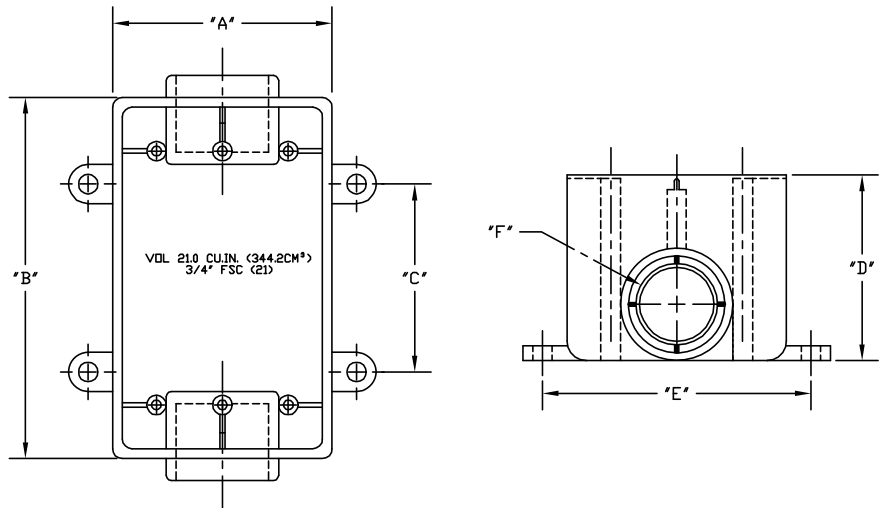

Nonmetallic PVC Exposed Electrical Boxes

Type FSC Single Gang Box

Part Number	Trade Size	Carton Quantity	"A"	"B"	"C"	"D"	"E"	"F"
5133463	1/2	10	2.813	4.563	2.625	2.375	3.438	.875
5133464	3/4	10	2.813	4.563	2.625	2.375	3.438	1.063
5133465	1	10	2.813	4.563	2.625	2.375	3.438	1.313

Dimensions are nominal

Type FSC Two Gang Box

Part Number	Trade Size	Carton Quantity	"A"	"B"	"C"	"D"	"E"	"F"
5133370	1/2	5	4.563	4.563	3.250	2.375	5.250	.875
5133371	3/4	5	4.563	4.563	3.250	2.375	5.250	1.063
5133372	1	5	4.563	4.563	3.250	2.375	5.250	1.313

Dimensions are nominal