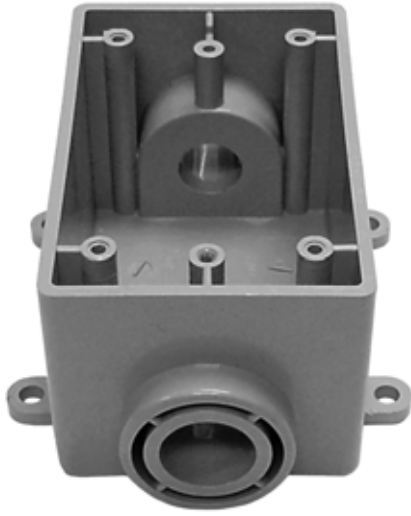

Nonmetallic PVC Exposed Electrical Boxes

Type FSC Single Gang Box

Part Number	Trade Size	Carton Quantity	"A"	"B"	"C"	"D"	"E"	"F"
5133463	1/2	10	2.813	4.563	2.625	2.375	3.438	.875
5133464	3/4	10	2.813	4.563	2.625	2.375	3.438	1.063
5133465	1	10	2.813	4.563	2.625	2.375	3.438	1.313

Dimensions are nominal

Type FSC Two Gang Box

Part Number	Trade Size	Carton Quantity	"A"	"B"	"C"	"D"	"E"	"F"
5133370	1/2	5	4.563	4.563	3.250	2.375	5.250	.875
5133371	3/4	5	4.563	4.563	3.250	2.375	5.250	1.063
5133372	1	5	4.563	4.563	3.250	2.375	5.250	1.313

Dimensions are nominal