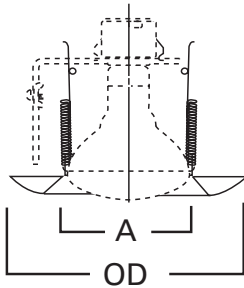

E26 6" Trim Series

DESCRIPTION

White splay trim with the 6" trim family for use in recessed downlighting. Compatible for use in Halo and other housings.

Catalog #		Type
Project		
Comments		Date
Prepared by		

SPECIFICATION FEATURES

- Splay trim for BR30 and PAR30 lamps
- Coil spring retention

Dimensions:

H: 3-7/8" [98mm]

OD: 7-3/4" [197mm]

Housings	Max Lamp Compatibility
H7ICT H7RICT	50W PAR30S, 75W PAR30L,
H7ICAT H7RICAT	65W BR30, 75W R30
E7ICAT E7RICAT	50W PAR30S, 75W PAR30L, 65W BR30
H7UICAT	75W PAR30S, 75W PAR30L, 65W BR30, 75W R30
H27ICAT	
H27RICAT	50W PAR30S, 75W PAR30L, 65W BR30
E27ICAT	
E27RICAT	
H7T	
E7TAT	75W PAR30S, 75W R30, 65W BR30
H7TCP	
E7RT	75W PAR30S, 75W PAR30L, 65W BR30
E7RTAT	
H27T	75W PAR30S, 75W PAR30L, 85W BR30, 100W R30
H27RT	
E27TAT	75W PAR30S, 75W PAR30L, 85W BR30
E27RTAT	

Compatible with Halogen, Incandescent, LED* or CFL* lamps.

328P
White Splay Trim

328

6-Inch Open,
Splay & Wall Wash

ORDERING INFORMATION

SAMPLE NUMBER: 328P

Trim	Finish
328P= 6" White Splay Trim	WH=White

HALO HOUSING COMPATIBILITY