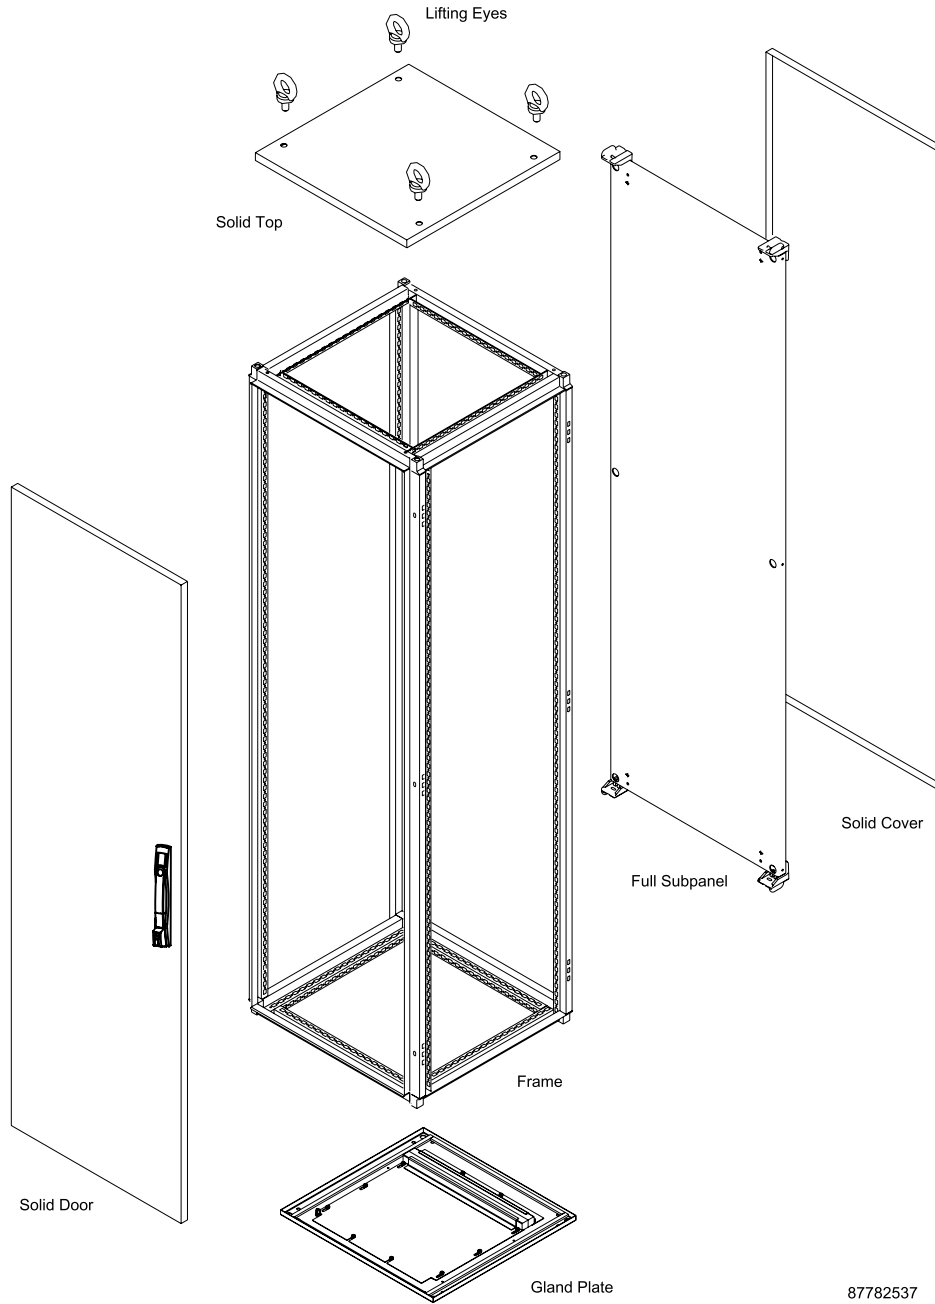

Standard Configuration

87782537