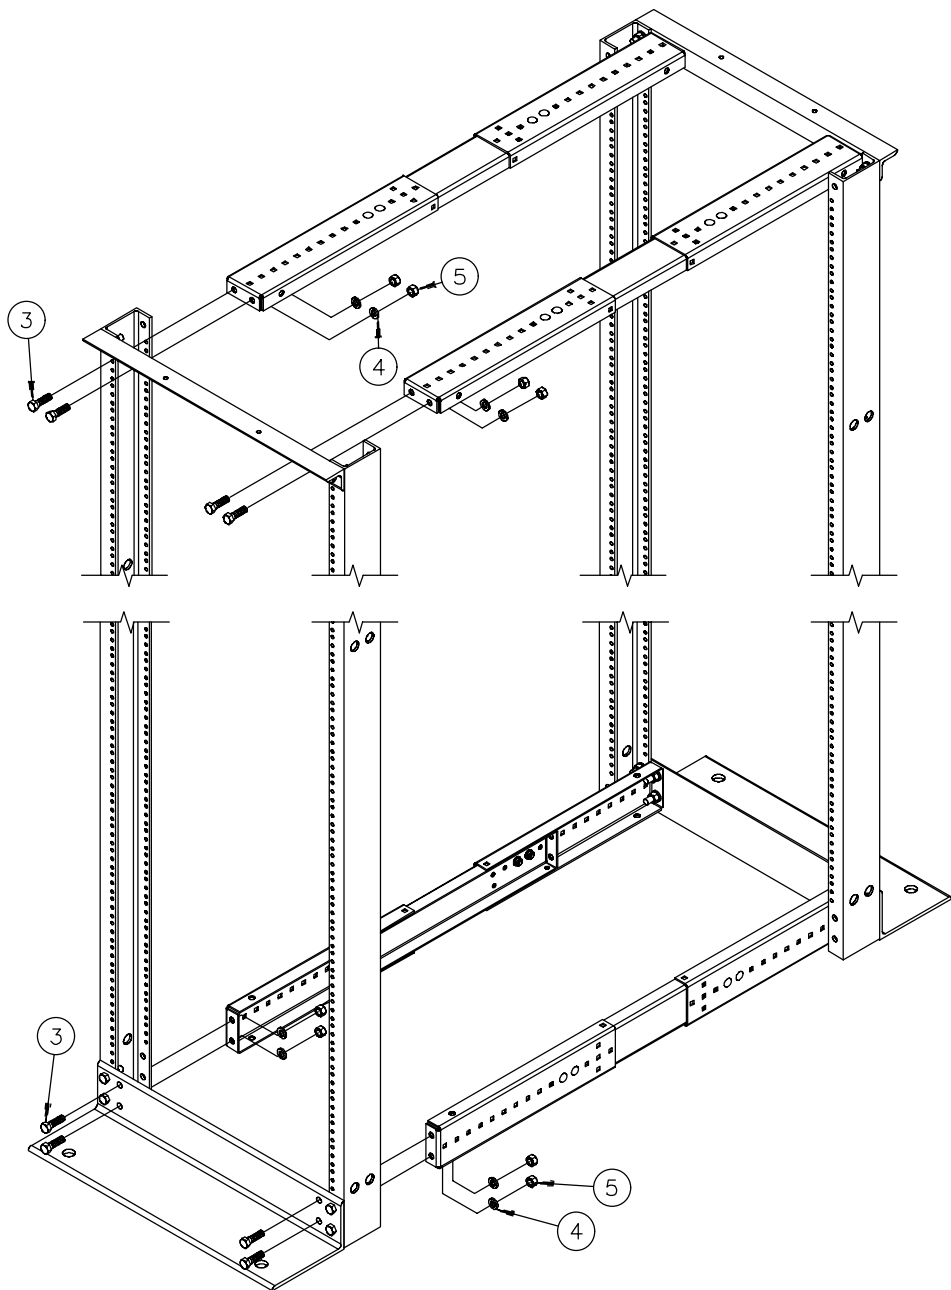

Step 4 (750mm/29.5 inch – 1050mm/41.00 inch Deep) (25mm~1.00 inch increments)