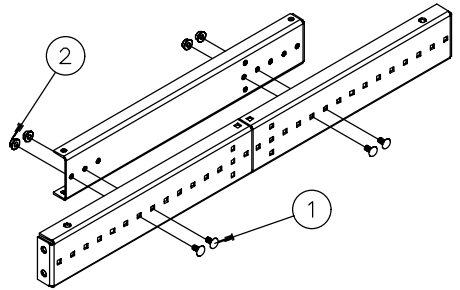

## 4 Post Open Frame Rack

1	1/4-20x.75	2	1/4-20	3	3/8-16x1.00	4	3/8	5	3/8-16
									
20x		20x		32x		32x		32x	

**Step 1 (Typical 2x, Front and Back)**

## Steps 2

NOTE: Depth of 4 post rack is adjustable by 25mm~1.00 inch increments to depths other than what is shown.

Minimum: 450mm/17.75 inch Deep;

Maximum: 1050mm/41.00 inch Deep.

(For 450mm to 725mm, use two brackets as shown; For 750mm to 1050mm, use three brackets as shown)

Step 2 (450mm/17.75 inch Deep)

Step 2 (475mm/18.75 inch Deep)

Step 2 (725mm/28.5 inch Deep)

Step 2 (750mm/29.5 inch Deep)

Step 2 (1050mm/41.00 inch Deep)

**Step 3 (450mm/17.75 inch – 725mm/28.5 Deep)  
(25mm~1.00 inch increments)**