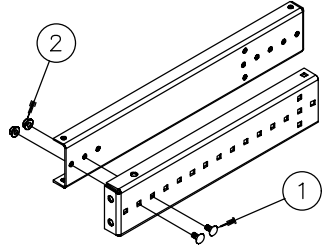

## 4 Post Open Frame Rack

1	1/4-20x.75	2	1/4-20	3	3/8-16x1.00	4	3/8	5	3/8-16
									
20x		20x		32x		32x		32x	

**Step 1 (Typical 2x, Front and Back)**

## Steps 2

NOTE: Depth of 4 post rack is adjustable by 25mm~1.00 inch increments to depths other than what is shown.

Minimum: 450mm/17.75 inch Deep;

Maximum: 1050mm/41.00 inch Deep.

(For 450mm to 725mm, use two brackets as shown; For 750mm to 1050mm, use three brackets as shown)

Step 2 (450mm/17.75 inch Deep)

Step 2 (475mm/18.75 inch Deep)

Step 2 (725mm/28.5 inch Deep)

Step 2 (750mm/29.5 inch Deep)

Step 2 (1050mm/41.00 inch Deep)

**Step 3 (450mm/17.75 inch – 725mm/28.5 Deep)  
(25mm~1.00 inch increments)**