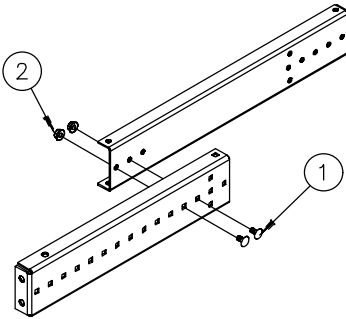

## 4 Post Open Frame Rack

1	1/4-20x.75	2	1/4-20	3	3/8-16x1.00	4	3/8	5	3/8-16
									
20x		20x		32x		32x		32x	

**Step 1 (Typical 2x, Front and Back)**

## Steps 2

NOTE: Depth of 4 post rack is adjustable by 25mm~1.00 inch increments to depths other than what is shown.

Minimum: 450mm/17.75 inch Deep;

Maximum: 1050mm/41.00 inch Deep.

(For 450mm to 725mm, use two brackets as shown; For 750mm to 1050mm, use three brackets as shown)

Step 2 (450mm/17.75 inch Deep)

Step 2 (475mm/18.75 inch Deep)

Step 2 (725mm/28.5 inch Deep)

Step 2 (750mm/29.5 inch Deep)

Step 2 (1050mm/41.00 inch Deep)

**Step 3 (450mm/17.75 inch – 725mm/28.5 Deep)  
(25mm~1.00 inch increments)**