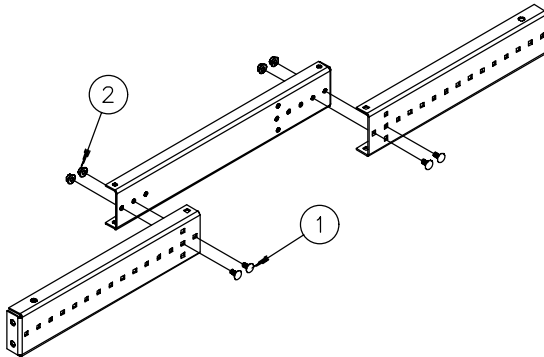

## Steps 2

NOTE: Depth of 4 post rack is adjustable by 25mm~1.00 inch increments to depths other than what is shown.

Minimum: 450mm/17.75 inch Deep;

Maximum: 1050mm/41.00 inch Deep.

(For 450mm to 725mm, use two brackets as shown; For 750mm to 1050mm, use three brackets as shown)

Step 2 (450mm/17.75 inch Deep)

Step 2 (475mm/18.75 inch Deep)

Step 2 (725mm/28.5 inch Deep)

Step 2 (750mm/29.5 inch Deep)

Step 2 (1050mm/41.00 inch Deep)

**Step 3 (450mm/17.75 inch – 725mm/28.5 Deep)  
(25mm~1.00 inch increments)**

### Step 3 (750mm/29.5 inch – 1050mm/41.00 inch Deep) (25mm~1.00 inch increments)

**Step 4 (450mm/17.75 inch – 725mm/28.5 inch Deep)  
(25mm~1.00 inch increments)**