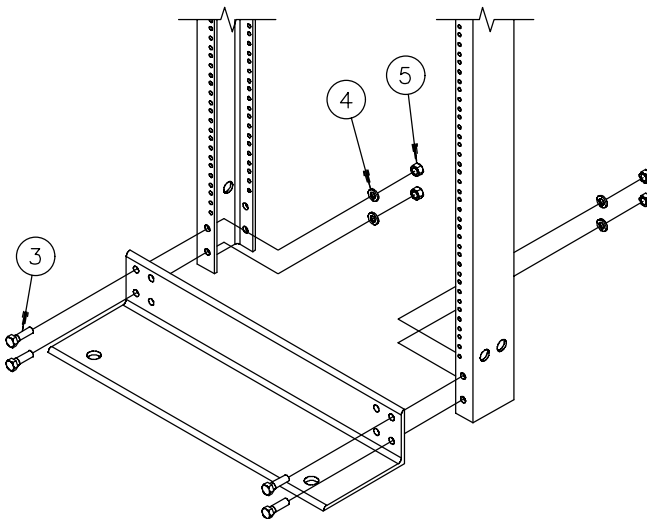

## 4 Post Open Frame Rack

1	1/4-20x.75	2	1/4-20	3	3/8-16x1.00	4	3/8	5	3/8-16
									
20x		20x		32x		32x		32x	

**Step 1 (Typical 2x, Front and Back)**

## Steps 2

NOTE: Depth of 4 post rack is adjustable by 25mm~1.00 inch increments to depths other than what is shown.

Minimum: 450mm/17.75 inch Deep;

Maximum: 1050mm/41.00 inch Deep.

(For 450mm to 725mm, use two brackets as shown; For 750mm to 1050mm, use three brackets as shown)