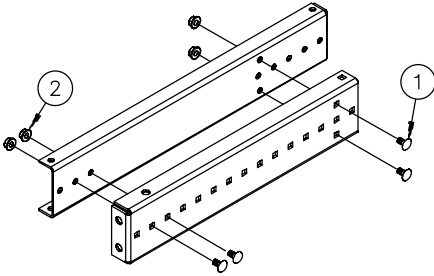

## 4 Post Open Frame Rack

1	1/4-20x.75	2	1/4-20	3	3/8-16x1.00	4	3/8	5	3/8-16
									
20x		20x		32x		32x		32x	

**Step 1 (Typical 2x, Front and Back)**

## Steps 2

NOTE: Depth of 4 post rack is adjustable by 25mm~1.00 inch increments to depths other than what is shown.

Minimum: 450mm/17.75 inch Deep;

Maximum: 1050mm/41.00 inch Deep.

(For 450mm to 725mm, use two brackets as shown; For 750mm to 1050mm, use three brackets as shown)

Step 2 (450mm/17.75 inch Deep)

Step 2 (475mm/18.75 inch Deep)

Step 2 (725mm/28.5 inch Deep)

Step 2 (750mm/29.5 inch Deep)

Step 2 (1050mm/41.00 inch Deep)

**Step 3 (450mm/17.75 inch – 725mm/28.5 Deep)  
(25mm~1.00 inch increments)**