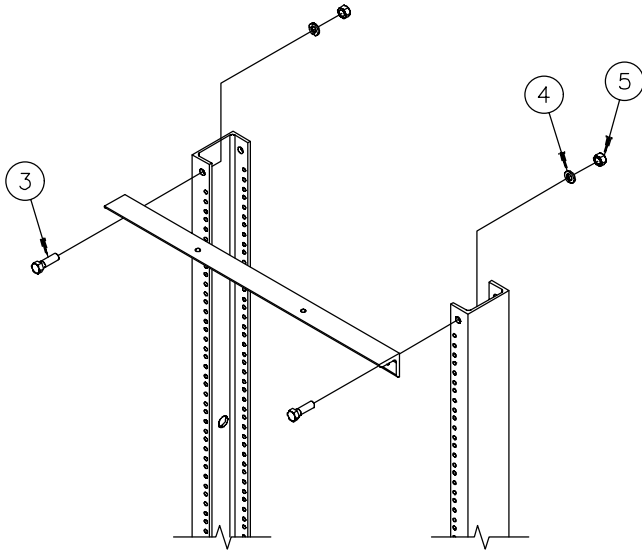

## 4 Post Open Frame Rack

1	1/4-20x.75	2	1/4-20	3	3/8-16x1.00	4	3/8	5	3/8-16
									
20x		20x		32x		32x		32x	

**Step 1 (Typical 2x, Front and Back)**

## Steps 2

NOTE: Depth of 4 post rack is adjustable by 25mm~1.00 inch increments to depths other than what is shown.

Minimum: 450mm/17.75 inch Deep;

Maximum: 1050mm/41.00 inch Deep.

(For 450mm to 725mm, use two brackets as shown; For 750mm to 1050mm, use three brackets as shown)