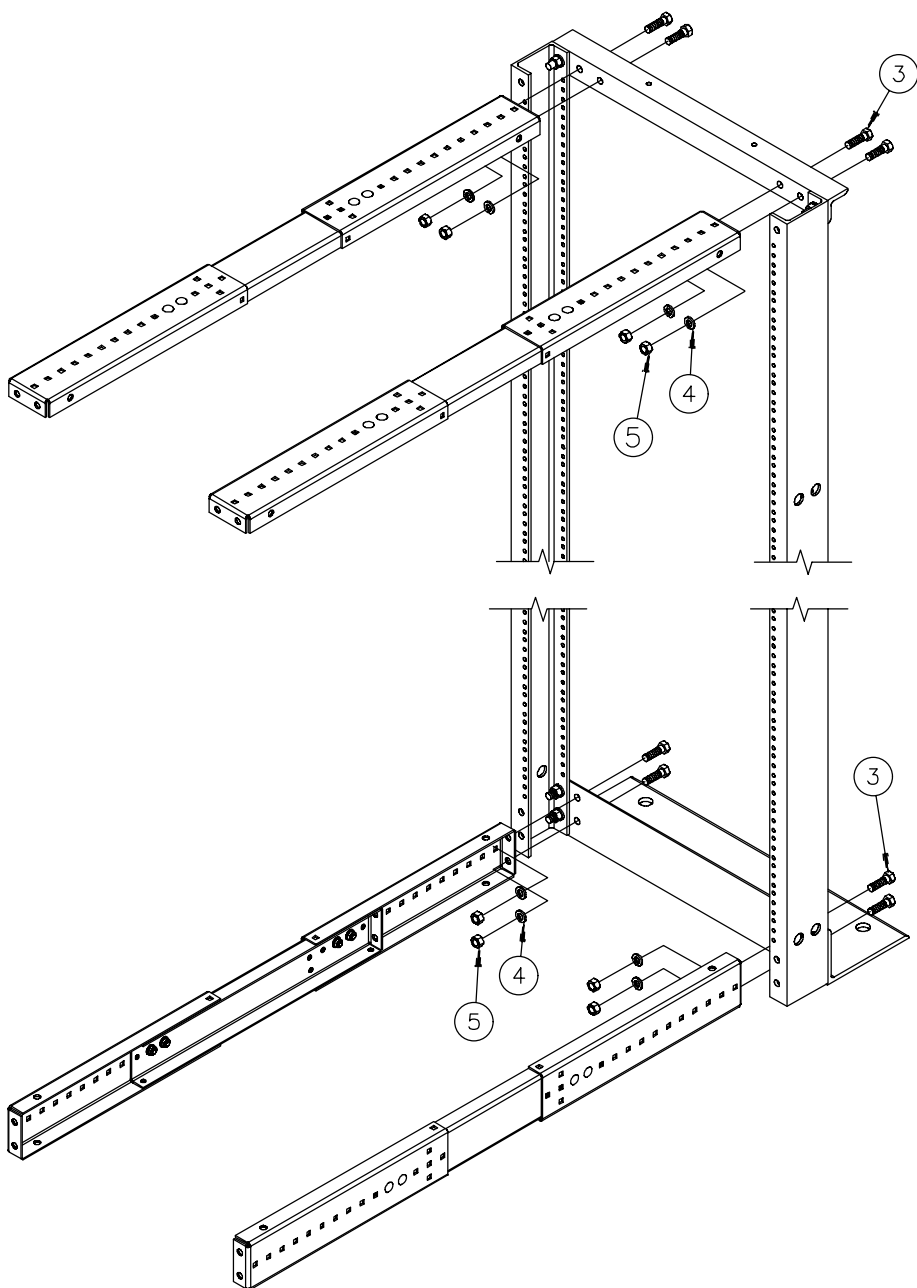

## Steps 2

NOTE: Depth of 4 post rack is adjustable by 25mm~1.00 inch increments to depths other than what is shown.

Minimum: 450mm/17.75 inch Deep;

Maximum: 1050mm/41.00 inch Deep.

(For 450mm to 725mm, use two brackets as shown; For 750mm to 1050mm, use three brackets as shown)

Step 2 (450mm/17.75 inch Deep)

Step 2 (475mm/18.75 inch Deep)

Step 2 (725mm/28.5 inch Deep)

Step 2 (750mm/29.5 inch Deep)

Step 2 (1050mm/41.00 inch Deep)

**Step 3 (450mm/17.75 inch – 725mm/28.5 Deep)  
(25mm~1.00 inch increments)**

### Step 3 (750mm/29.5 inch – 1050mm/41.00 inch Deep) (25mm~1.00 inch increments)

**Step 4 (450mm/17.75 inch – 725mm/28.5 inch Deep)  
(25mm~1.00 inch increments)**