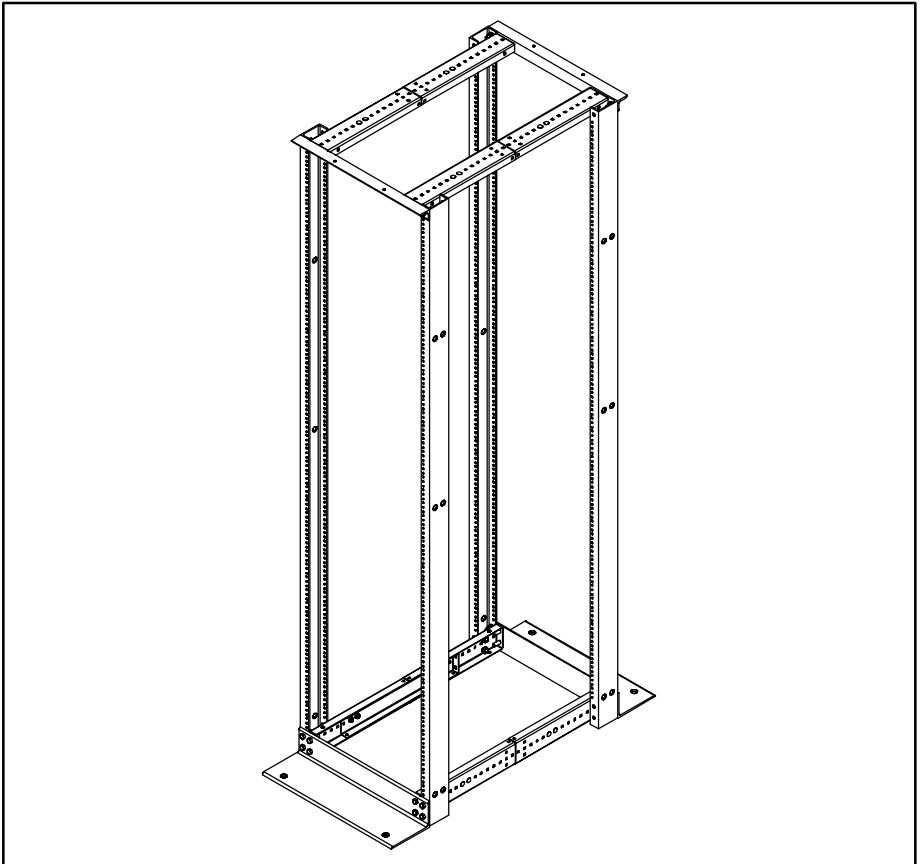

## 4 Post Open Frame Rack

1	1/4-20x.75	2	1/4-20	3	3/8-16x1.00	4	3/8	5	3/8-16
									
20x		20x		32x		32x		32x	

**Step 1 (Typical 2x, Front and Back)**

## Steps 2

NOTE: Depth of 4 post rack is adjustable by 25mm~1.00 inch increments to depths other than what is shown.

Minimum: 450mm/17.75 inch Deep;

Maximum: 1050mm/41.00 inch Deep.

(For 450mm to 725mm, use two brackets as shown; For 750mm to 1050mm, use three brackets as shown)