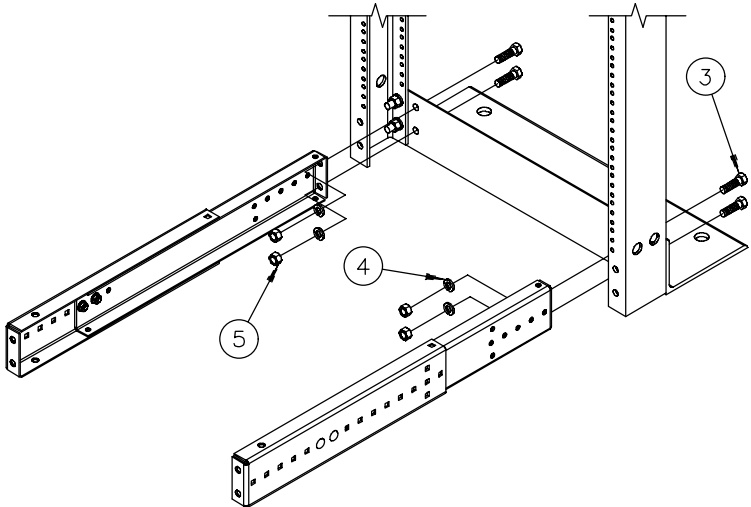

## Steps 2

NOTE: Depth of 4 post rack is adjustable by 25mm~1.00 inch increments to depths other than what is shown.

Minimum: 450mm/17.75 inch Deep;

Maximum: 1050mm/41.00 inch Deep.

(For 450mm to 725mm, use two brackets as shown; For 750mm to 1050mm, use three brackets as shown)

Step 2 (450mm/17.75 inch Deep)

Step 2 (475mm/18.75 inch Deep)

Step 2 (725mm/28.5 inch Deep)

Step 2 (750mm/29.5 inch Deep)

Step 2 (1050mm/41.00 inch Deep)

**Step 3 (450mm/17.75 inch – 725mm/28.5 Deep)  
(25mm~1.00 inch increments)**

### Step 3 (750mm/29.5 inch – 1050mm/41.00 inch Deep) (25mm~1.00 inch increments)

**Step 4 (450mm/17.75 inch – 725mm/28.5 inch Deep)  
(25mm~1.00 inch increments)**