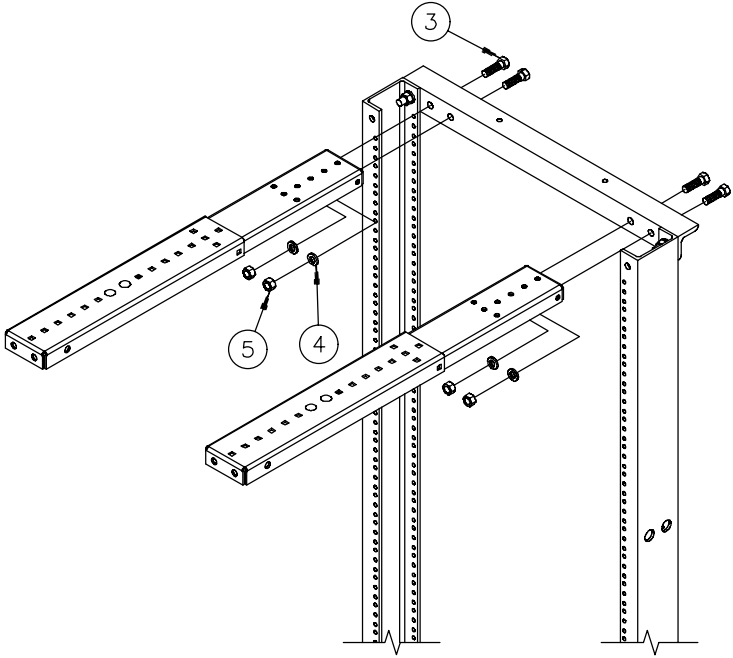

## Steps 2

NOTE: Depth of 4 post rack is adjustable by 25mm~1.00 inch increments to depths other than what is shown.

Minimum: 450mm/17.75 inch Deep;

Maximum: 1050mm/41.00 inch Deep.

(For 450mm to 725mm, use two brackets as shown; For 750mm to 1050mm, use three brackets as shown)

Step 2 (450mm/17.75 inch Deep)

Step 2 (475mm/18.75 inch Deep)

Step 2 (725mm/28.5 inch Deep)

Step 2 (750mm/29.5 inch Deep)

Step 2 (1050mm/41.00 inch Deep)

**Step 3 (450mm/17.75 inch – 725mm/28.5 Deep)  
(25mm~1.00 inch increments)**

### Step 3 (750mm/29.5 inch – 1050mm/41.00 inch Deep) (25mm~1.00 inch increments)

**Step 4 (450mm/17.75 inch – 725mm/28.5 inch Deep)  
(25mm~1.00 inch increments)**