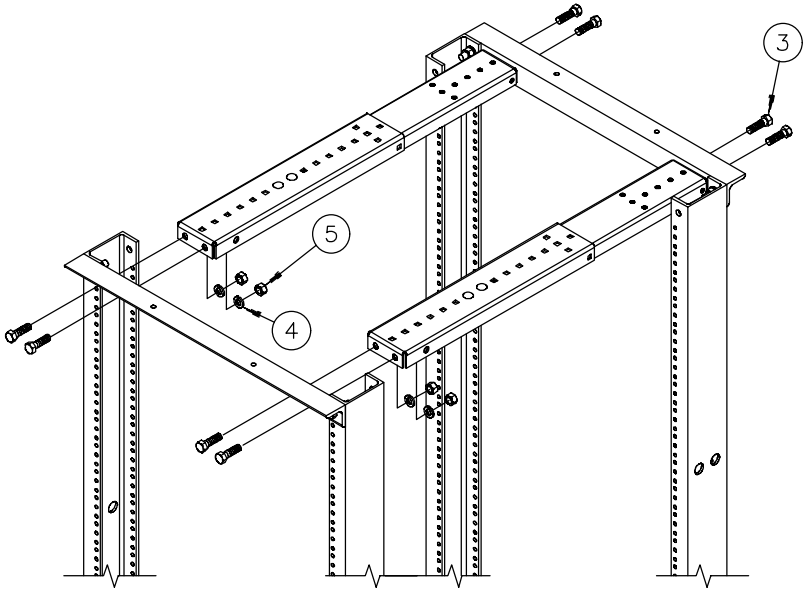

## Steps 2

NOTE: Depth of 4 post rack is adjustable by 25mm~1.00 inch increments to depths other than what is shown.

Minimum: 450mm/17.75 inch Deep;

Maximum: 1050mm/41.00 inch Deep.

(For 450mm to 725mm, use two brackets as shown; For 750mm to 1050mm, use three brackets as shown)

Step 2 (450mm/17.75 inch Deep)

Step 2 (475mm/18.75 inch Deep)

Step 2 (725mm/28.5 inch Deep)

Step 2 (750mm/29.5 inch Deep)

Step 2 (1050mm/41.00 inch Deep)

**Step 3 (450mm/17.75 inch – 725mm/28.5 Deep)  
(25mm~1.00 inch increments)**

### Step 3 (750mm/29.5 inch – 1050mm/41.00 inch Deep) (25mm~1.00 inch increments)

**Step 4 (450mm/17.75 inch – 725mm/28.5 inch Deep)  
(25mm~1.00 inch increments)**