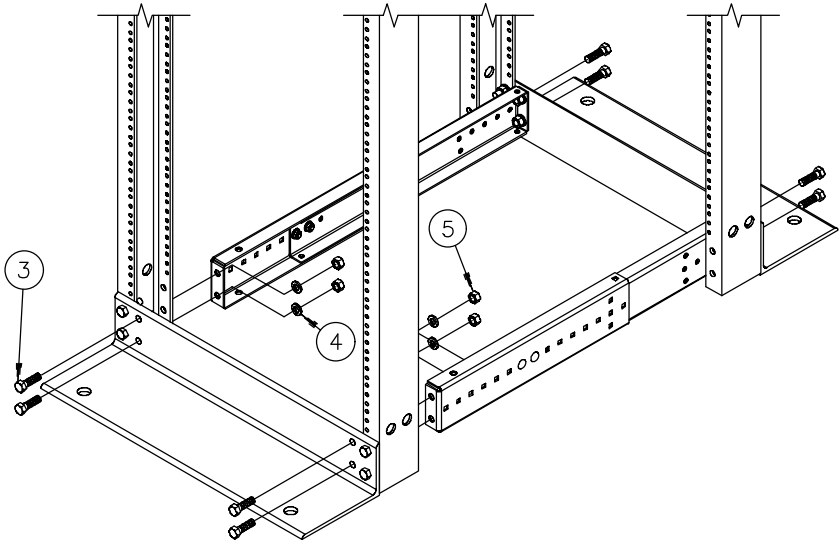

## Steps 2

NOTE: Depth of 4 post rack is adjustable by 25mm~1.00 inch increments to depths other than what is shown.

Minimum: 450mm/17.75 inch Deep;

Maximum: 1050mm/41.00 inch Deep.

(For 450mm to 725mm, use two brackets as shown; For 750mm to 1050mm, use three brackets as shown)

Step 2 (450mm/17.75 inch Deep)

Step 2 (475mm/18.75 inch Deep)

Step 2 (725mm/28.5 inch Deep)

Step 2 (750mm/29.5 inch Deep)

Step 2 (1050mm/41.00 inch Deep)

**Step 3 (450mm/17.75 inch – 725mm/28.5 Deep)  
(25mm~1.00 inch increments)**

### Step 3 (750mm/29.5 inch – 1050mm/41.00 inch Deep) (25mm~1.00 inch increments)

**Step 4 (450mm/17.75 inch – 725mm/28.5 inch Deep)  
(25mm~1.00 inch increments)**