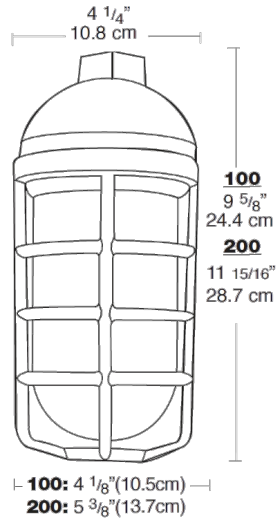

Color: Natural

Weight: 3.8 lbs

<b>Project:</b>	<b>Type:</b>
<b>Prepared By:</b>	<b>Date:</b>

Lamp Info		Ballast Info	
Type:	A19	Type:	N/A
Watts:	200W	120V:	N/A
Shape/Size:	N/A	208V:	N/A
Base:	N/A	240V:	N/A
ANSI:	N/A	277V:	N/A
Hours:	N/A	Input Watts:	0W
Lamp Lumens:	N/A		
Efficacy:	N/A		

## Dimensions