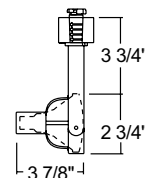

Alternate TEK Trac Adapter Compatible with Juno TEK trac system • System specific and assembled to trac fixture • Integrally polarized construction to prevent reverse installation – only allows insertion in proper orientation • Rotary circuit selector enables simple switching between circuits • Integral on/off switch enables individual fixtures to be switched for servicing.

Labels UL listed, CSA certified.

Specifications subject to change without notice.

Line Voltage PAR20

Catalog Number	Description	Finish	Lamp
T687 WH	Open Back w/Universal Trac Adapter	White	50W PAR20
T687 BL	Open Back w/Universal Trac Adapter	Black	50W PAR20
T687 SL	Open Back w/Universal Trac Adapter	Silver	50W PAR20
T687 NAT	Open Back w/Universal Trac Adapter	Natural	50W PAR20
T687 TEK WH	Open Back w/TEK Trac Adapter	White	50W PAR20
T687 TEK BL	Open Back w/TEK Trac Adapter	Black	50W PAR20
T687 TEK SL	Open Back w/TEK Trac Adapter	Silver	50W PAR20
T687 TEK NAT	Open Back w/TEK Trac Adapter	Natural	50W PAR20