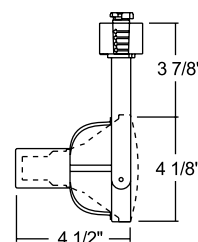

Line Voltage PAR30

Catalog Number	Description	Finish	Lamp
T689 WH	Open Back w/Universal Trac Adapter	White	75W PAR30
T689 BL	Open Back w/Universal Trac Adapter	Black	75W PAR30
T689 SL	Open Back w/Universal Trac Adapter	Silver	75W PAR30
T689 NAT	Open Back w/Universal Trac Adapter	Natural	75W PAR30
T689 TEK WH	Open Back w/TEK Trac Adapter	White	75W PAR30
T689 TEK BL	Open Back w/TEK Trac Adapter	Black	75W PAR30
T689 TEK SL	Open Back w/TEK Trac Adapter	Silver	75W PAR30
T689 TEK NAT	Open Back w/TEK Trac Adapter	Natural	75W PAR30