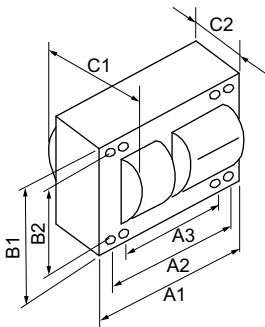

Product data

General Information	
ANSI Code	M48
Lamp Type	1500W MH
Number of Lamps	1 piece/unit
Circuit Type	CWA
Ballast Type	Magnetic HID
Base Model	71A6742A
Core Size	4 1/4 x 6
Suitable For Outdoor Use	Yes
Ignitor Catalog Number	NA
Ignitor Temperature Rating	NA
Capacitor Value	32 MFD
Capacitor Catalog Number	MD3202100
Capacitor Requirements	525V
Capacitor Temperature Rating	90°C
Capacitor Diameter/Oval Dimensions	2 in
Capacitor Height	3.75 in
Automatic Restart	No
Operating and Electrical	
Input Voltage	480 V

Product Data

Order product name	CORE & COIL HID MH BAL 1500W M48 480V KIT
--------------------	--

EAN/UPC - Product	781087674215
Order code	913700536909
Numerator - Quantity Per Pack	1
Numerator - Packs per outer box	1
Material Nr. (12NC)	913700536909
Net Weight (Piece)	14.438 kg

Dimensional drawing

MH BAL 1500W M48 480V KIT

Product	C1	C2	A1	A2	A3	B1	B2
CORE & COIL HID MH BAL 1500W M48 480V KIT	6.7 in	4.7 in	6 in	5.4 in	4.4 in	4.3 in	3.9 in