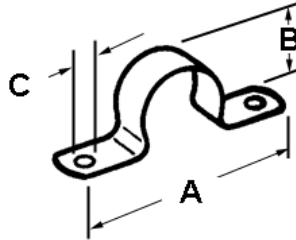

Two Hole Straps

Images

Application

Used to support EMT to mounting surface.

Product Information

Material: Steel
Finish: Zinc electro-plate

Certifications & Codes:

CSA File Number: LR39354
UNSPSC: 31162906

[Download Photo Image](#)

[Download Dimensional Image](#)

Dimension A in Inches: 3.62

Dimension B in Inches: 1.56

Dimension C in Inches: 0.25

Catalog ID: 1923

UPC Number: 781747019233

Description: Strap, Pipe, Two Hole, Steel, Size 1 1/4 Inch

Application: Used to support EMT to mounting surface.

Trade Size: 1-1/4"

Country of Manufacture: USA

Std Pkg Qty: 500

Unit Qty: 50