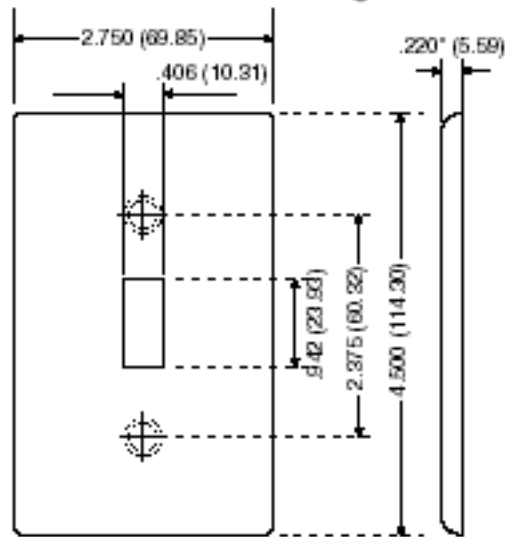

### Item Description

2-Gang type 302 stainless steel 1-duplex, centered opening wallplate

UPC Code: 07847743180

Country of Origin: Please Contact Customer Service

### Dimensional Diagram

2-GANG Width = 4.56" (115.9mm)