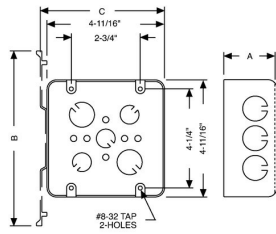

4-11/16 IN. SQUARE WELDED BOXES 2-1/8 IN. WITH CONDUIT KO'S

4-11/16 in. Square Boxes, 2-1/8 in. Deep - Welded with Conduit KO's
600V, Raised Ground

A26

Catalog #: 259

APPLICATIONS

RACO® 4-11/16" Boxes are used for a wide variety of industrial applications where larger sized conductors or wiring devices are needed and more volume is required
N/A

PRODUCT FEATURES

Combination screw heads provide for faster installation
TKO knockouts allow for design and installation flexibility

COMPLIANCES

600V Per UL 514-A, suitable for use without a bonding jumper in circuits up to 600 volts

DRAWING DIMENSIONS

Dimension A: 2-1/8 in.

PRODUCT MEASUREMENTS

Depth: 2-1/8 in.
Cubic Inches (cm3): 42.0 (688.2)
Wt. Ea. (Lbs.): 1.106
Product Length (in.): 2.19
Product Width (in.): 4.69
Product Height (in.): 4.69

PACKAGING

Minimum Pack Qty.: 25
Std. Pkg.: 25
Product UPC-A Labeled: No
Weight (Lbs. Per/C): 110.60
Ship Carton Length (in.): 21.38
Ship Carton Width (in.): 7.50
Ship Carton Height (in.): 9.75
Ctn Weight (Lbs.): 27.65
Pallet Qty: 1500
UPC Number: 050169002599
I2of5: 50050169002594