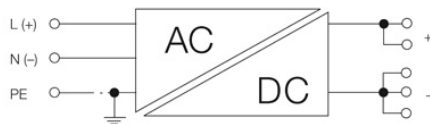

Data sheet

**PRO-M
CP M SNT 120W 24V 5A**

Weidmüller Interface GmbH & Co. KG
Klingenbergstraße 16
D-32758 Detmold
Germany
Fon: +49 5231 14-0
Fax: +49 5231 14-292083
www.weidmueller.com

Drawings

Electric symbol

With DC connection, note polarity